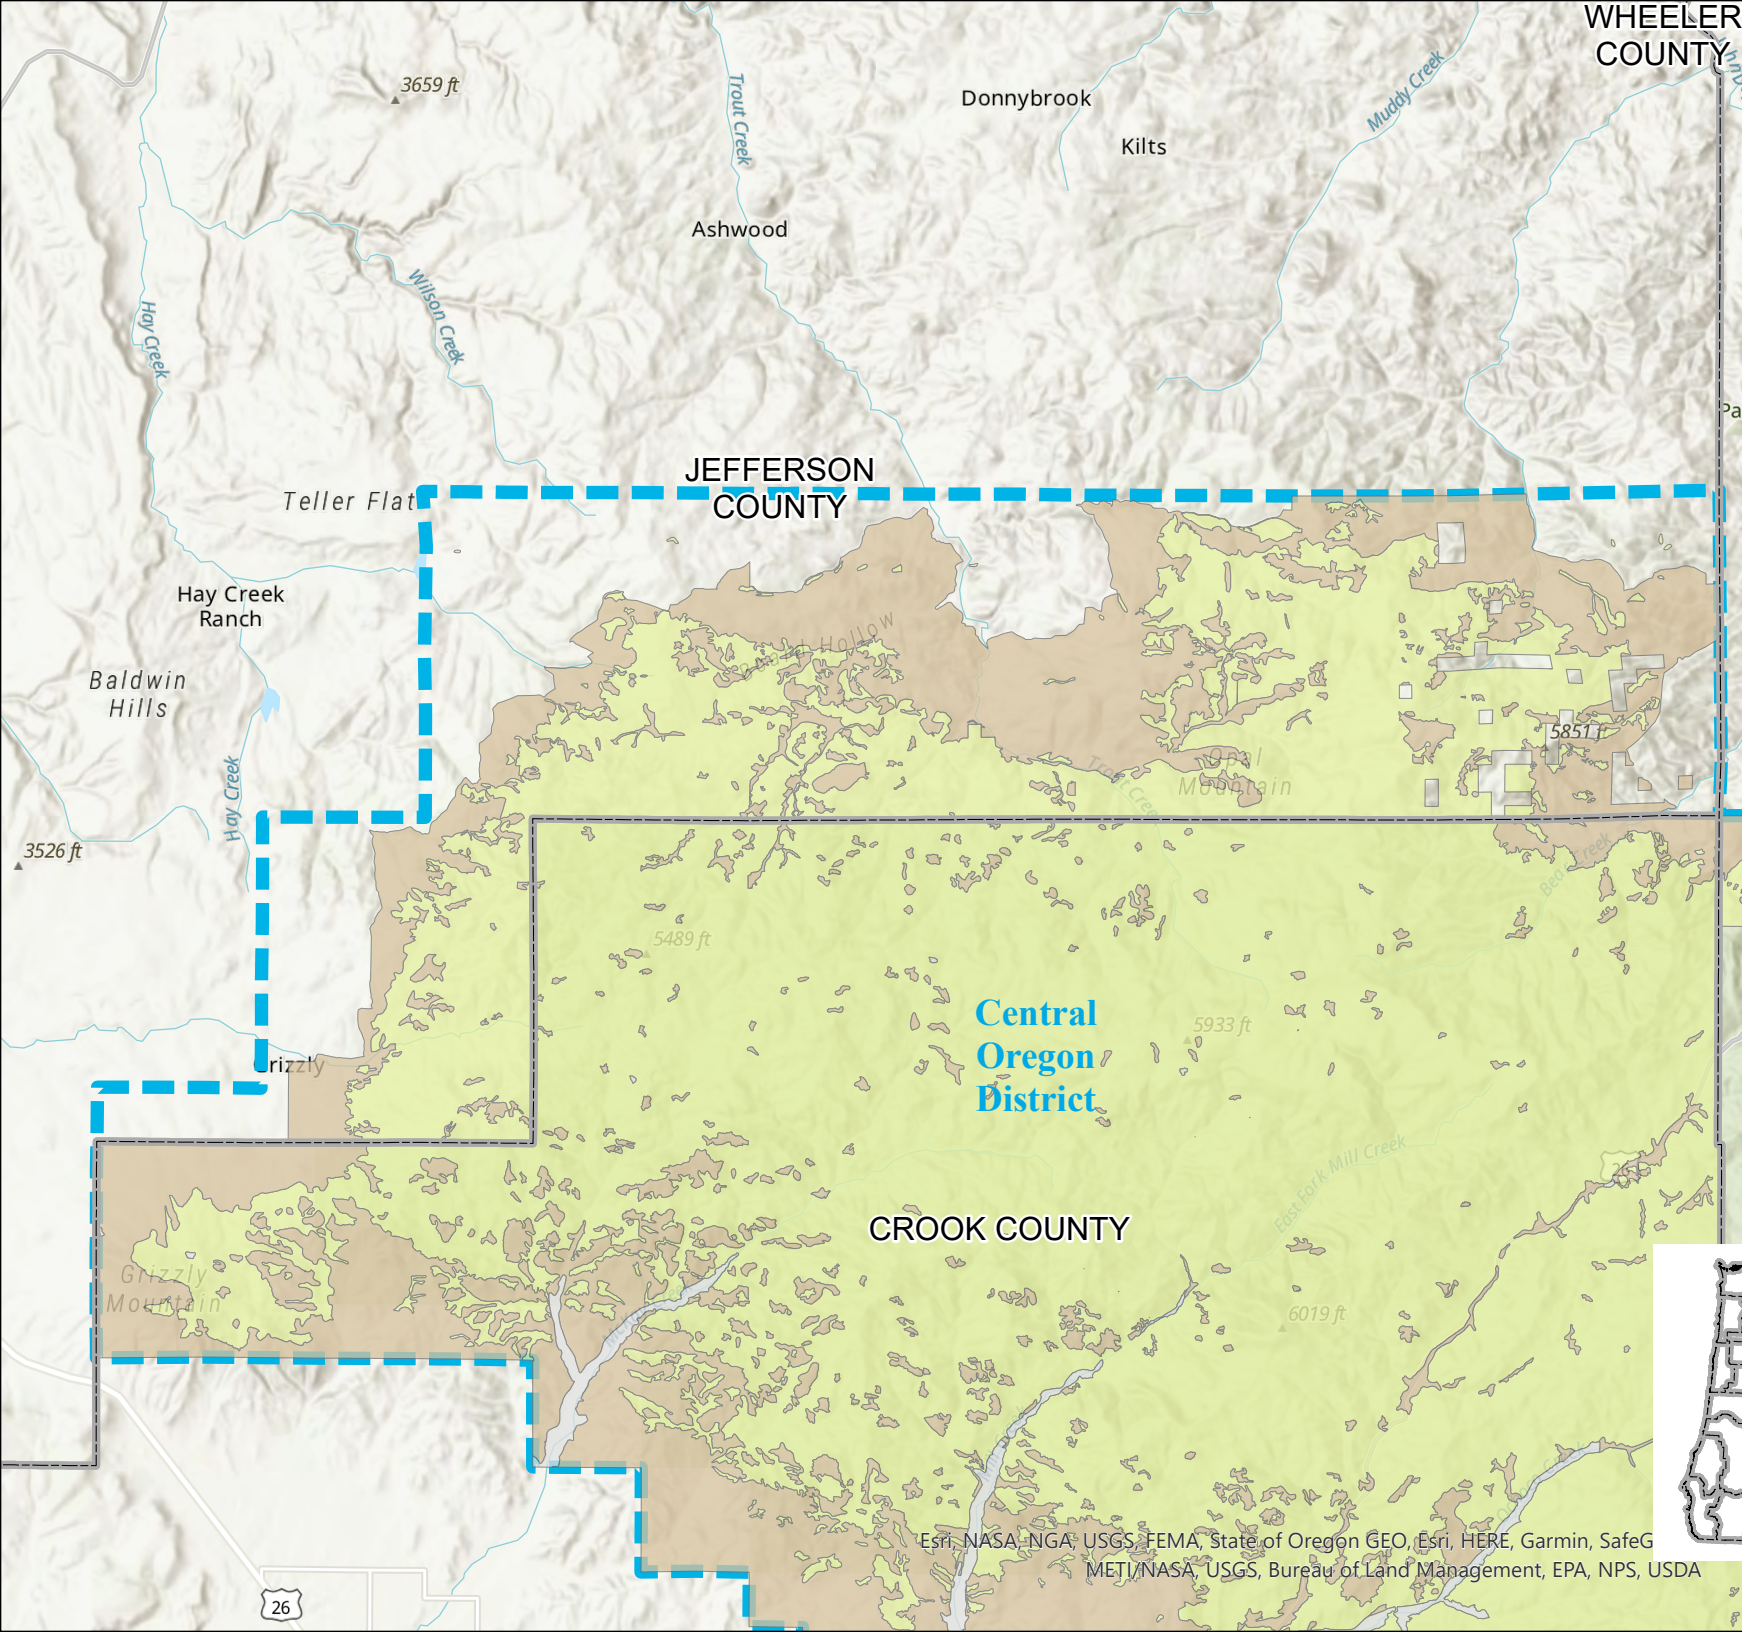

Jefferson County Forestland Classification (East)

- Counties
- ODF Forest Protection Districts

Classification

- Class 2
- Class 3
- NonForest

Current forestland classification.

Esri, NASA, NGA, USGS, FEMA, State of Oregon GEO, Esri, HERE, Garmin, SafeG METI/NASA, USGS, Bureau of Land Management, EPA, NPS, USDA